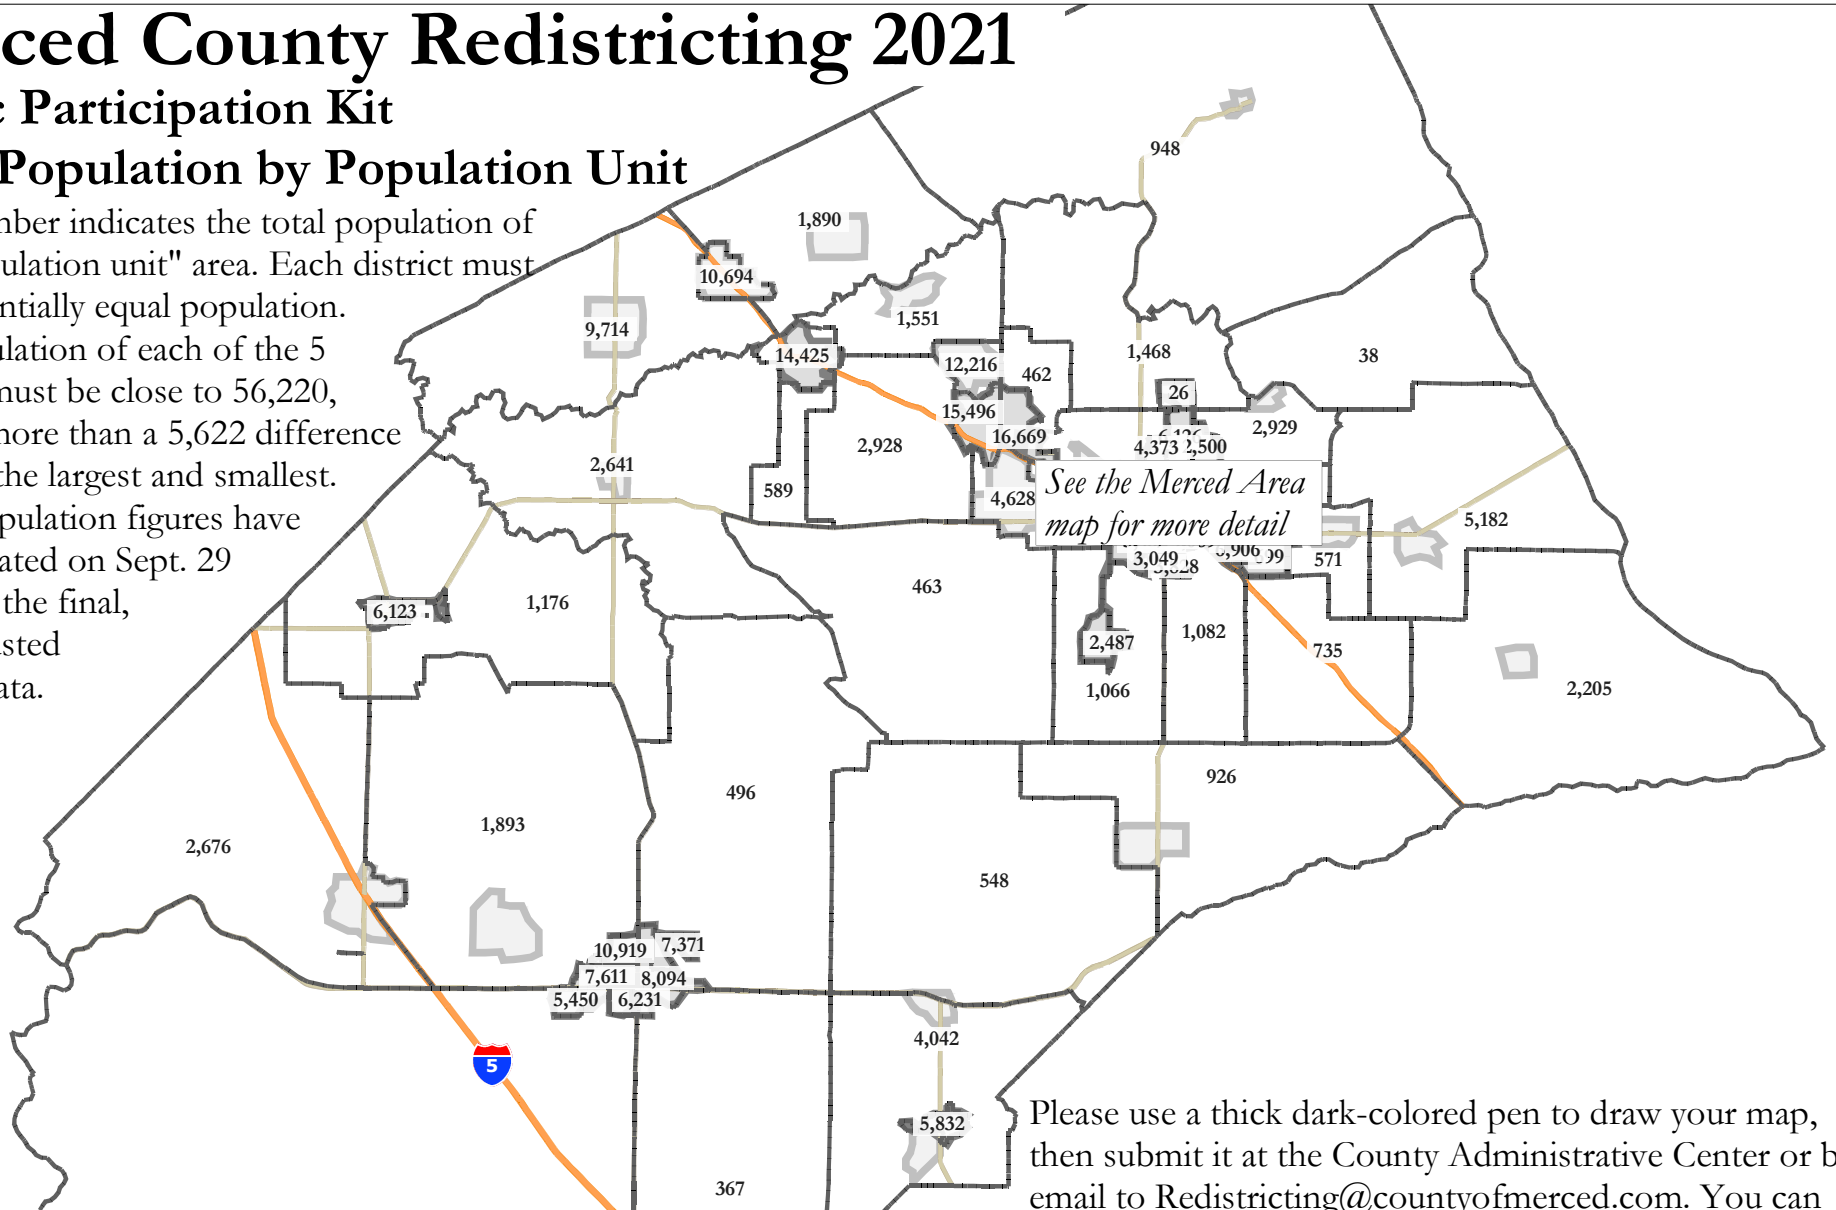

Merced County Redistricting 2021

Public Participation Kit

Total Population by Population Unit

Each number indicates the total population of that "population unit" area. Each district must have essentially equal population.

The population of each of the 5 districts must be close to 56,220, with no more than a 5,622 difference between the largest and smallest.

These population figures have been updated on Sept. 29 to reflect the final, state-adjusted Census data.

Name: _____

Phone and/or Email: _____

Please use a thick dark-colored pen to draw your map, then submit it at the County Administrative Center or by email to Redistricting@countyofmerced.com. You can hand deliver, mail, fax, scan and email, or photograph and email your map.

An online version of this map that allows you to zoom in and out for more detail is available as a link from the project website.