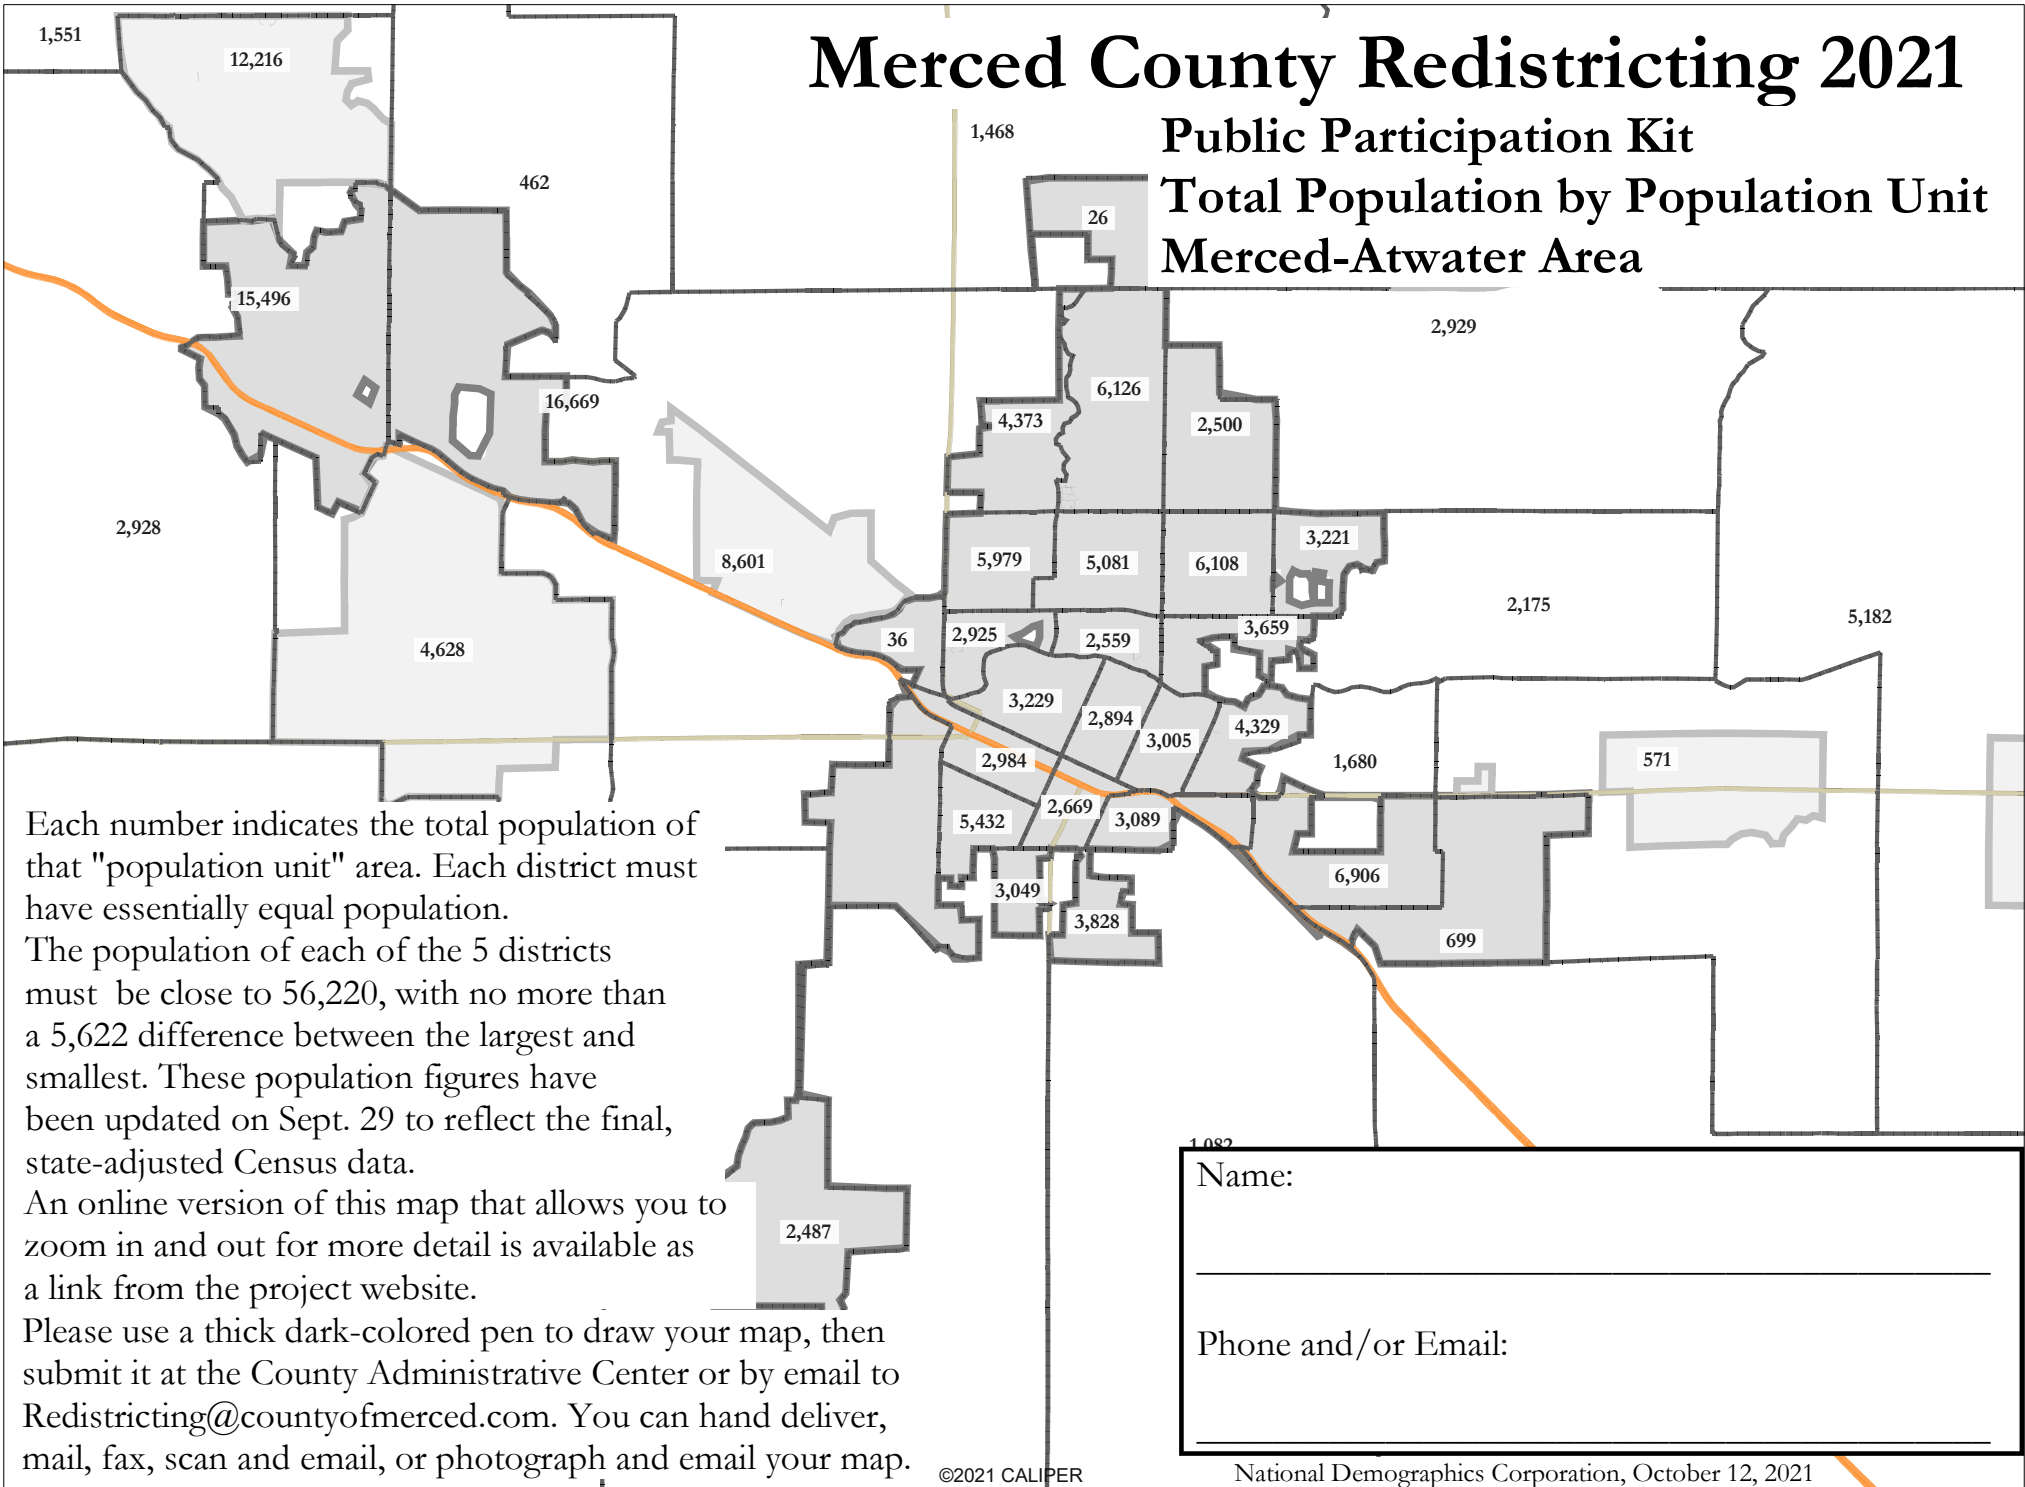

# Merced County Redistricting 2021

## Public Participation Kit Total Population by Population Unit Merced-Atwater Area

### Total Population by Population Unit

Each number indicates the total population of that "population unit" area. Each district must have essentially equal population.

The population of each of the 5 districts must be close to 56,220, with no more than a 5,622 difference between the largest and smallest.